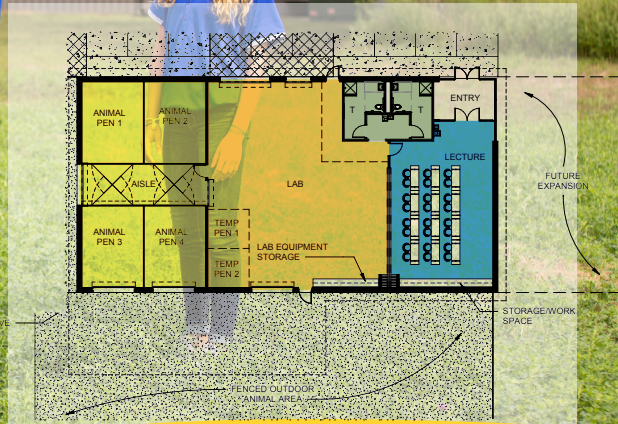

AWARD-WINNING

DESIGN / ON DEMAND

FOR FUTURE-FOCUSED AG ED PROGRAMS

When it's time to level-up your Ag Ed program, **JUST PRESS PLAY.**

AGRICULTURE EDUCATION COMPLEX DESIGN / ON DEMAND package includes:

- » Fully developed educational layouts, including instructional space, exploratory lab and animal ward
- » Detailed construction drawings and specifications for all architecture, mechanical, electrical & plumbing components
- » Choice of colors and finishes
- » Choice of delivery methods: Design-bid-build, Construction Management, Design-Build

BENEFITS

- » Reduced design time of 4 months
- » 50% up-front cost savings off of professional, licensed design fees
- » Faster occupancy
- » Tested and proven design

There isn't always time or money for a custom design solution to fit your building needs.

DESIGN / ON DEMAND solves that problem with fully developed plans available NOW for busy school districts.

Fast. Easy. Cheaper. What's not to like?

The Ag Ed Complex is a simple solution, rooted in years of research, that garnered top design honors for educational excellence in the heart of farm country. No starting from seed, this idea is standing strong as a proven, already-constructed solution.